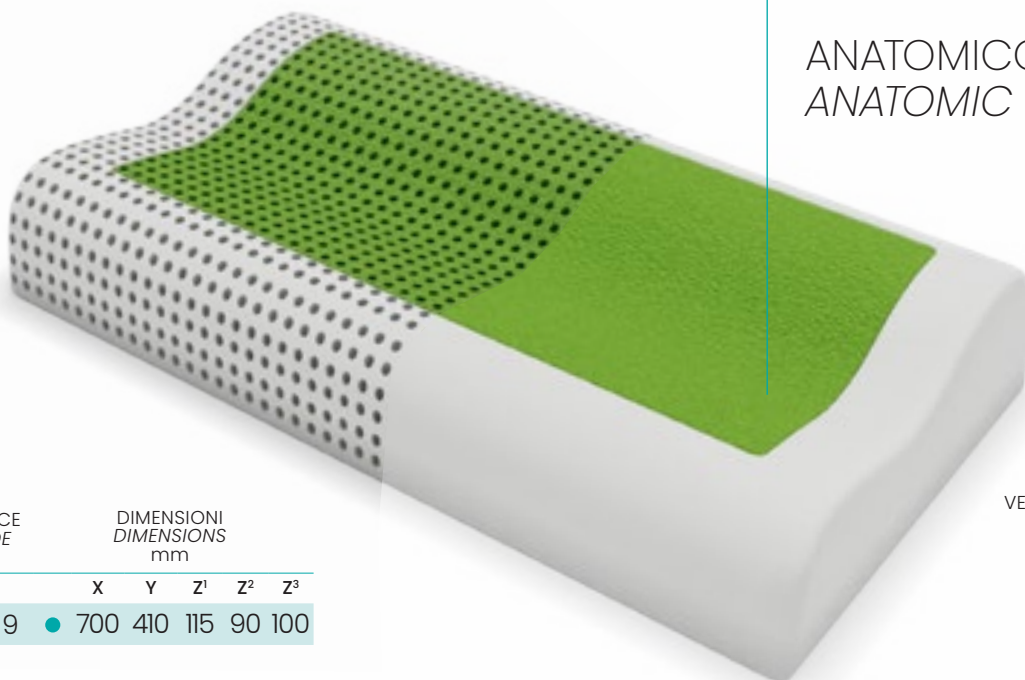

MyPillow by Olmo® combines the exclusive features of the Casanova® slow-return viscoelastic foam pillow with the properties of the inlay.

In addition to making the pillow unique and recognisable, these features guarantee twice the comfort as anyone can choose the ideal side on which to sleep, based on their individual needs and sleeping preferences.

MyPillow by Olmo® is the natural evolution of Venice: it fits in perfectly the shapes that supports, aiding the full relax and eliminating painful cervical diseases.

AZZURRO | LIGHT BLUE

GRIGIO | GREY

VERDE | GREEN

BLU | BLUE

ROSSO | RED

GIALLO | YELLOW

CODICE
CODE

DIMENSIONI
DIMENSIONS
mm

X Y Z

G122 ● 780 340 110

G126 ● 600 400 140

G106 ● 730 430 140

G104 ● 700 400 160

SAPONETTA
SOAP BAR

15

ANATOMICO
ANATOMIC

VERDE | GREEN

CODICE
CODE

DIMENSIONI
DIMENSIONS
mm