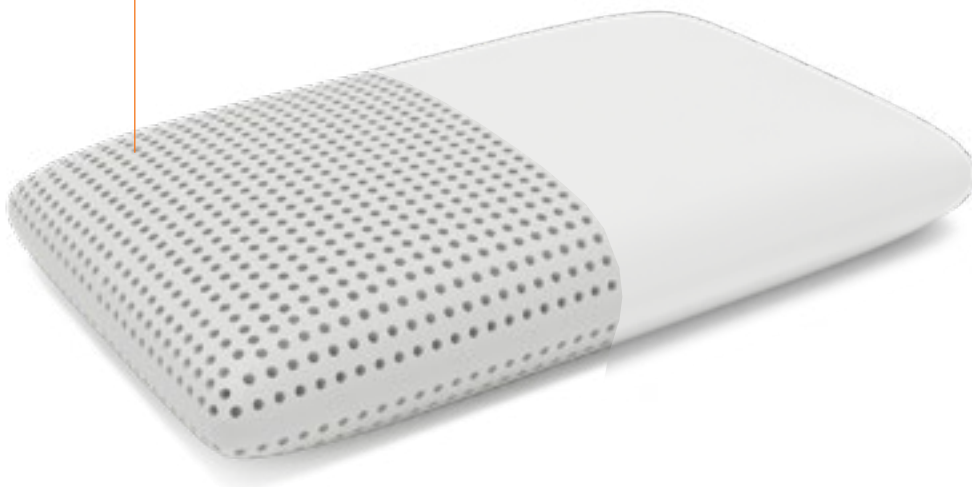

CODICE
CODE

DIMENSIONI
DIMENSIONS
mm

x y z

G121	700	390	100
G134	720	420	110
G105	● 790	390	110
G122	780	340	110
G129	700	400	120
G130	720	420	125
G107	● 500	350	130
G108	● 600	350	135
G110	● 700	350	135
G126	● 600	400	140
G125	● 600	600	140
G106	730	430	140
G103	● 670	420	140
G132	860	400	140
G104	700	400	160
G136	840	400	160

SAPONETTA CLASSICA
CLASSIC SOAP BAR

CODICE
CODE

DIMENSIONI
DIMENSIONS
mm

x y z

G101	730	430	140

SAPONETTA BUGNATO
SOAP BAR PROFILE 1