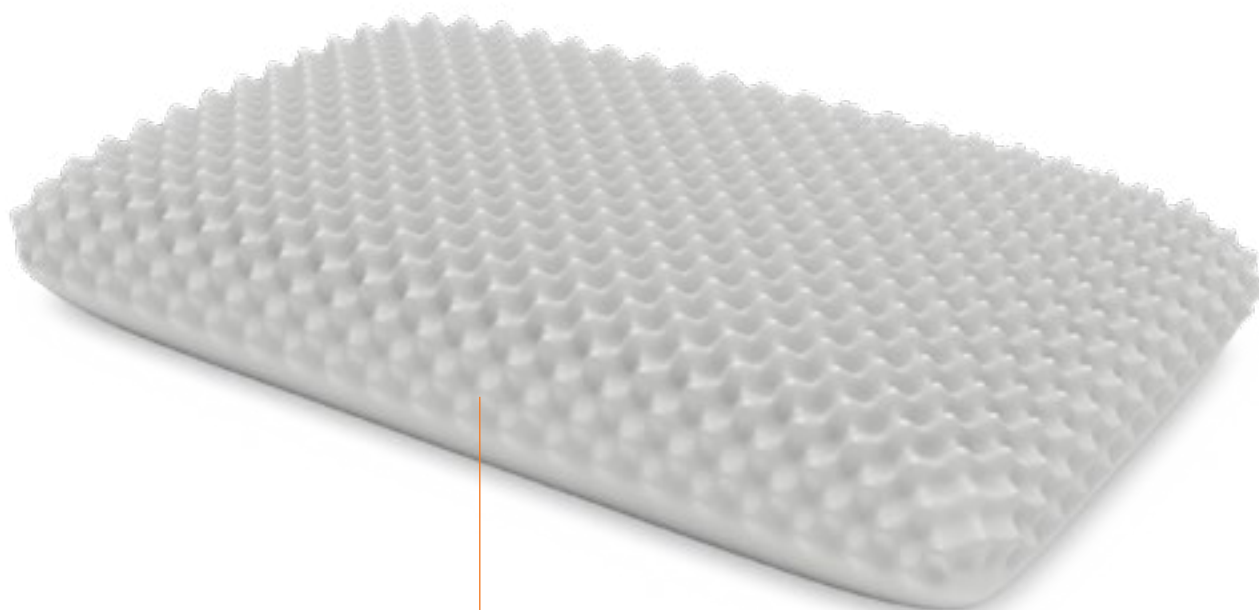

CODICE
CODE

DIMENSIONI
DIMENSIONS
mm

x y z

G121	700	390	100
G134	720	420	110
G105	● 790	390	110
G122	780	340	110
G129	700	400	120
G130	720	420	125
G107	● 500	350	130
G108	● 600	350	135
G110	● 700	350	135
G126	● 600	400	140
G125	● 600	600	140
G106	730	430	140
G103	● 670	420	140
G132	860	400	140
G104	700	400	160
G136	840	400	160

SAPONETTA CLASSICA
CLASSIC SOAP BAR

CODICE
CODE

DIMENSIONI
DIMENSIONS
mm

x y z

G101	730	430	140

SAPONETTA BUGNATO
SOAP BAR PROFILE 1